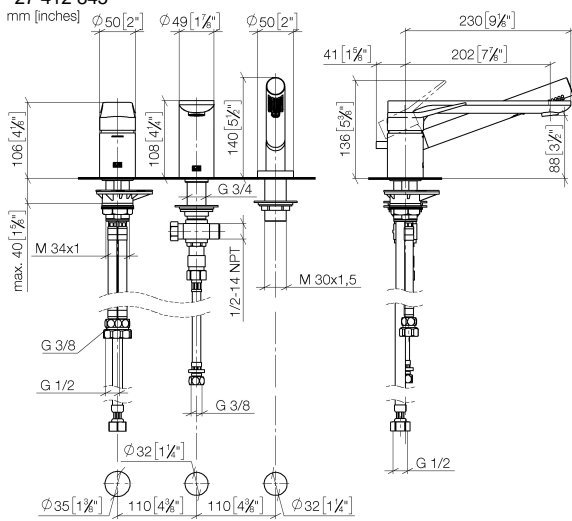

LISSÉ Three-hole single-lever bath mixer for bath rim or tile edge installation - Chrome

LISSÉ

27 412 845

- 200mm projection
- spout: circular, air-enriched flow
- max. flow 16.9 l/min at 3 bar flow pressure
- Hand shower: COMPACT RAIN, max. flow rate 6.8 l/min (at 3 bar)
- complete hand shower set with anti-scale system
- automatic bath/shower diverter
- height of mixer 141 mm
- height up to aerator 88 mm
- hole diameter spout 32 mm
- hole diameter single-lever mixer 35 mm
- hole diameter for complete hand shower set 32 mm
- rosette for complete hand shower set Ø 50mm
- metal shower hose 1750mm with integrated anti-twist protection

Recommended miscellaneous

Perfecto installation kit - 12 614 970 90

Recommended miscellaneous

Decorative caps for Perfecto - Chrome 12 801 970-00
• 1 pair

LISSE Three-hole single-lever bath mixer for bath rim or tile edge installation - Chrome

LISSE

27 412 845

27 412 845

Spare parts list

No.	Item Number	Name	Quantity used	Delivery time
1	29 300 845-00	connection	1	60
2	13 512 845-00	spout	1	60
3	27 702 979-00 0050	Hand shower set for bath rim or tile edge installation - Chrome	1	10
4	90 24 03 168 00 90	nipple	1	2
5	12 502 970 90	High pressure hose 1/2" x 1/2" x 400 mm -	1	2