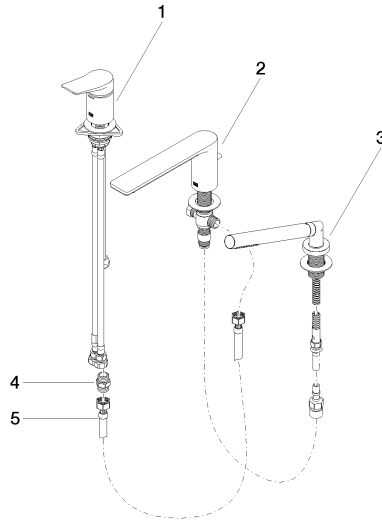

LISSÉ Three-hole single-lever bath mixer for bath rim or tile edge installation - Chrome

LISSÉ

27 412 845

- 200mm projection
- spout: circular, air-enriched flow
- max. flow 16.9 l/min at 3 bar flow pressure
- Hand shower: COMPACT RAIN, max. flow rate 6.8 l/min (at 3 bar)
- complete hand shower set with anti-scale system
- automatic bath/shower diverter
- height of mixer 141 mm
- height up to aerator 88 mm
- hole diameter spout 32 mm
- hole diameter single-lever mixer 35 mm
- hole diameter for complete hand shower set 32 mm
- rosette for complete hand shower set Ø 50mm
- metal shower hose 1750mm with integrated anti-twist protection

Recommended miscellaneous

Perfecto installation kit - 12 614 970 90

Recommended miscellaneous

Decorative caps for Perfecto - Chrome 12 801 970-00
• 1 pair

LISSE Three-hole single-lever bath mixer for bath rim or tile edge installation - Chrome

LISSE

27 412 845

27 412 845

Spare parts list

No.	Item Number	Name	Quantity used	Delivery time
1	29 300 845-00	connection	1	60
2	13 512 845-00	spout	1	60
3	27 702 979-00 0050	Hand shower set for bath rim or tile edge installation - Chrome	1	10
4	90 24 03 168 00 90	nipple	1	2
5	12 502 970 90	High pressure hose 1/2" x 1/2" x 400 mm -	1	2